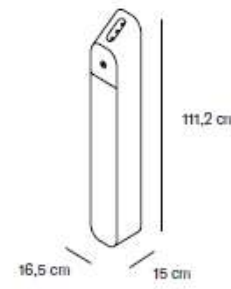

TECHNICAL INFO

Standard

Lid

Security

Signage

Fire extinguisher

Smart

Liquids

Ashtrays

Totem

Accessories

- TTN R Wheels
- TTN N Levelers
- TTN S01 Signage
- TTN CUB Inner container 80 L

Vinyl Options

Finishes

Certificates and warranty

- → ISO 9001:2015
- → ISO 14001:2015
- → 5 years warranty