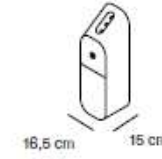

TECHNICAL INFO

Standard

Lid

Security

Signage

Fire extinguisher

Smart

Liquids

Ashtrays

Totem

Accessories

- TTN R Wheels
- TTN N Levelers
- TTN S01 Signage
- TTN CUB Inner container 80 L

Vinyl Options

Finishes

Certificates and warranty

- → ISO 9001:2015
- → ISO 14001:2015
- → 5 years warranty